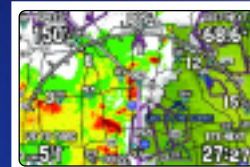

JA AIR CENTER

Du Page Airport
3N060 Powis Road
West Chicago, IL 60185

PRESORT STD
U.S. POSTAGE
PAID
WEST CHICAGO, IL
PERMIT NO. 2

We Buy Used Portable GPS

We Buy Used Portable GPS

GARMIN® GPSMAP 496

- Terrain, Obstructions
- XM Weather
- XM Music
- **Plus** Built In Automotive GPS

NEW!

Fly/Drive Portable

With XM Weather Info – updates every 5 min.

Preloaded City Navigator® street mapping

Detailed taxiway diagrams for 650+ U.S. airports

AOPA Airport Directory lists 7400+ airfields

J.A. Air Center
800-323-5966
www.jaair.com